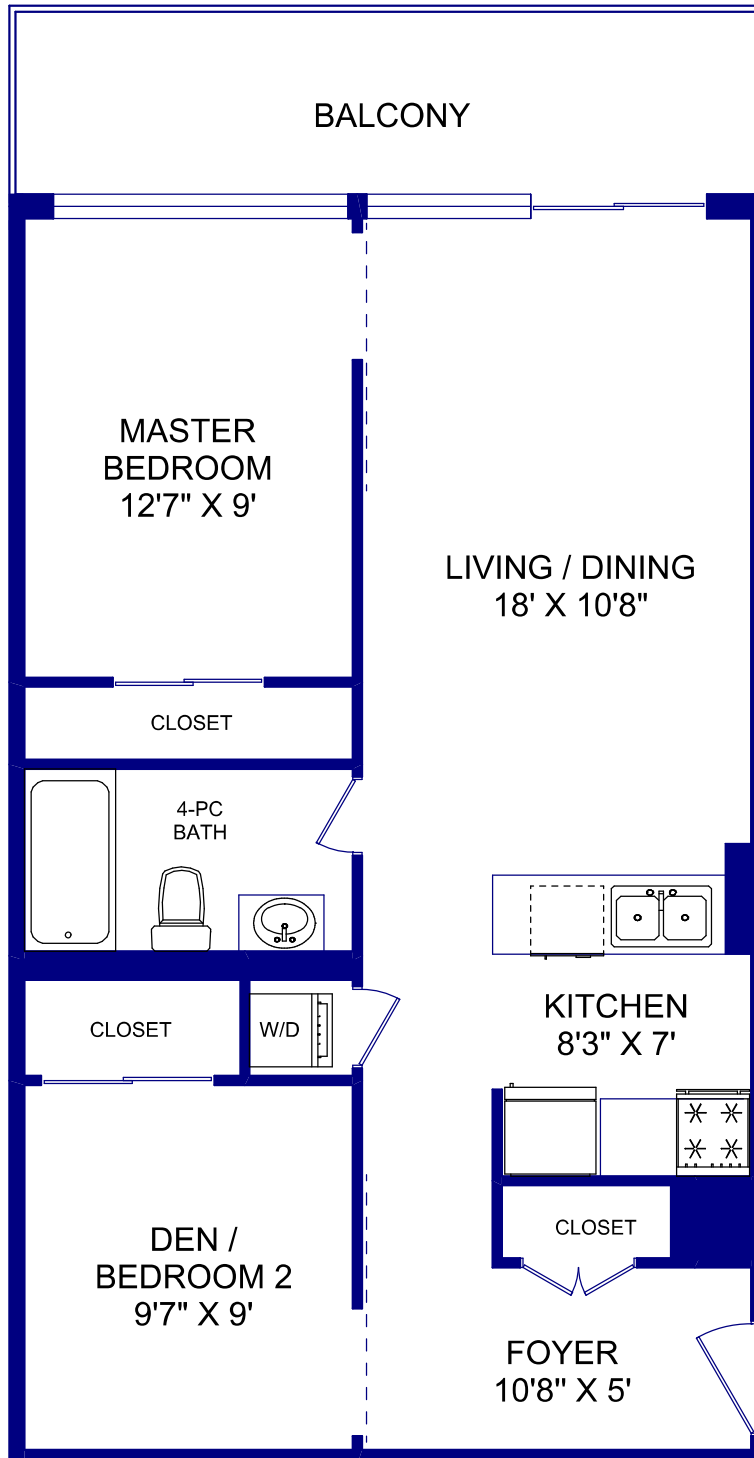

138 PRINCESS STREET, SUITE 1211

723 SQUARE FEET
(CEILING HEIGHT : 9'-0")

truPlan

416 573 2096

E & O.E.

Floor plan may not be 100% accurate.

Richard Silver

Sales Representatives