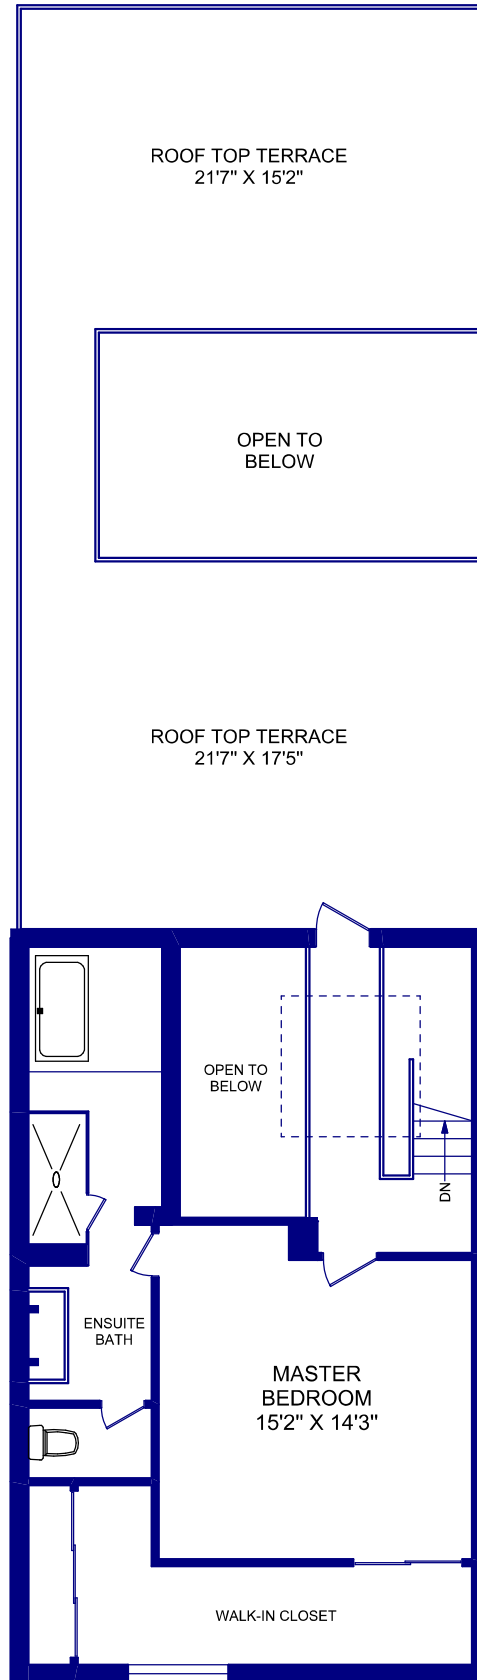

7 MILLINGTON STREET

(TOTAL AREA = 2472 SQ.FT.)

MAIN LEVEL
1744 SQUARE FEET

UPPER LEVEL
728 SQUARE FEET

Richard Silver
Sales Representative
Senior Vice President - Sales
Sotheby's International Realty Canada, Brokerage
rsilver@sothebysrealty.ca

truPlan

416 573 2096

E & O.E.

Floor plan may not be 100% accurate.