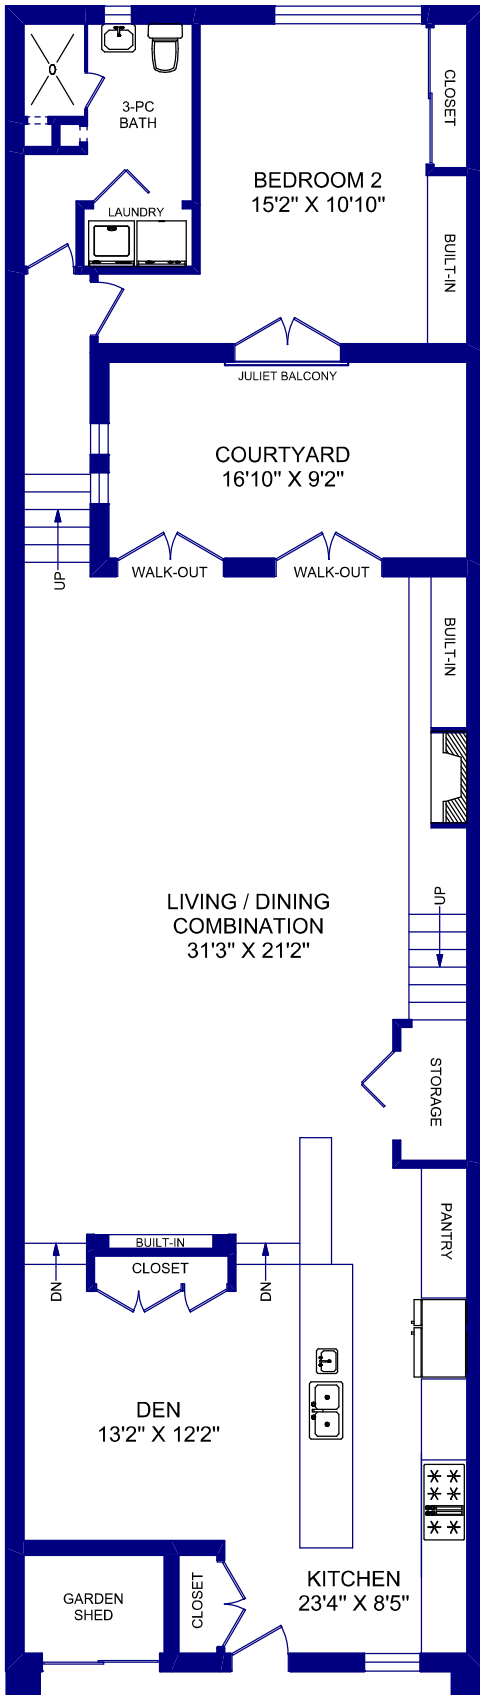

7 MILLINGTON STREET

(TOTAL AREA = 2472 SQ.FT.)

MAIN LEVEL
1744 SQUARE FEET

UPPER LEVEL
728 SQUARE FEET

Richard Silver
Sales Representative
Senior Vice President - Sales
Sotheby's International Realty Canada, Brokerage
rsilver@sothebysrealty.ca

truPlan

416 573 2096

E & O.E.

Floor plan may not be 100% accurate.