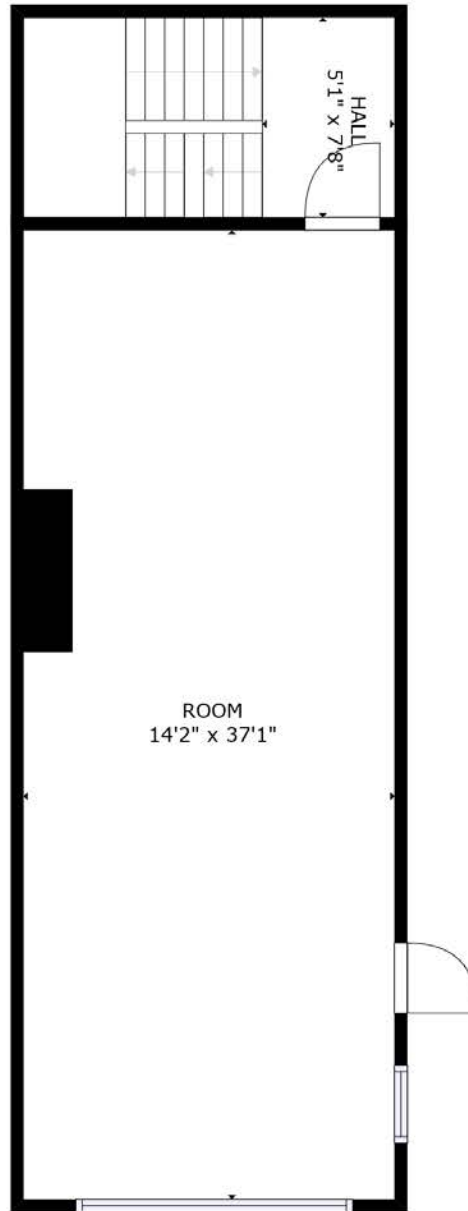

GROSS INTERNAL AREA
FLOOR 1: 639 sq. ft, FLOOR 2: 598 sq. ft
FLOOR 3: 642 sq. ft, FLOOR 4: 677 sq. ft
TOTAL: 2555 sq. ft

SIZES AND DIMENSIONS ARE APPROXIMATE, ACTUAL MAY VARY.

GROSS INTERNAL AREA
FLOOR 1: 639 sq. ft, FLOOR 2: 598 sq. ft
FLOOR 3: 642 sq. ft, FLOOR 4: 677 sq. ft
TOTAL: 2555 sq. ft

SIZES AND DIMENSIONS ARE APPROXIMATE, ACTUAL MAY VARY.

GROSS INTERNAL AREA
FLOOR 1: 639 sq. ft, FLOOR 2: 598 sq. ft
FLOOR 3: 642 sq. ft, FLOOR 4: 677 sq. ft
TOTAL: 2555 sq. ft

SIZES AND DIMENSIONS ARE APPROXIMATE, ACTUAL MAY VARY.

GROSS INTERNAL AREA
FLOOR 1: 639 sq. ft, FLOOR 2: 598 sq. ft
FLOOR 3: 642 sq. ft, FLOOR 4: 677 sq. ft
TOTAL: 2555 sq. ft

SIZES AND DIMENSIONS ARE APPROXIMATE, ACTUAL MAY VARY.