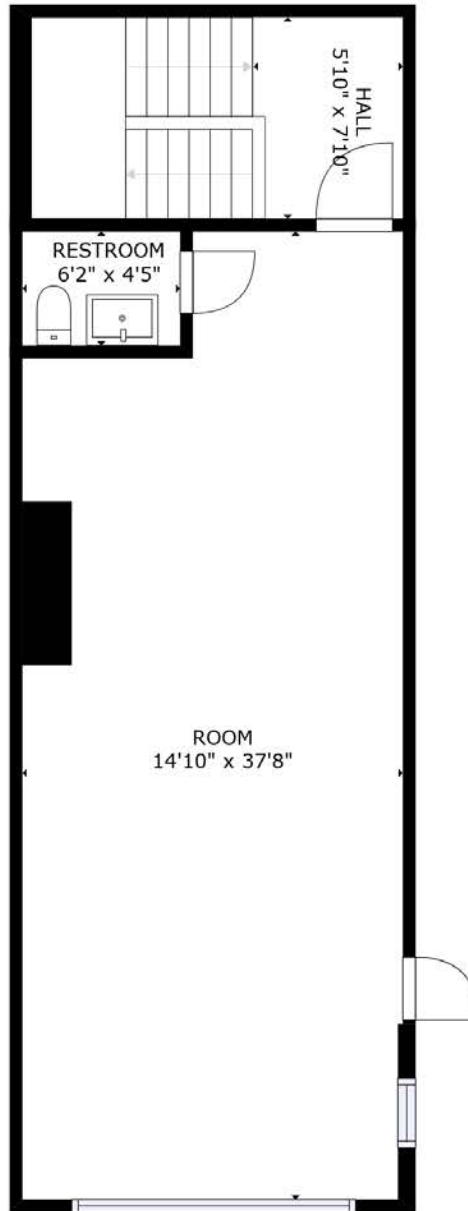

GROSS INTERNAL AREA
FLOOR 1: 639 sq. ft, FLOOR 2: 598 sq. ft
FLOOR 3: 642 sq. ft, FLOOR 4: 677 sq. ft
TOTAL: 2555 sq. ft

SIZES AND DIMENSIONS ARE APPROXIMATE, ACTUAL MAY VARY.

GROSS INTERNAL AREA
FLOOR 1: 639 sq. ft, FLOOR 2: 598 sq. ft
FLOOR 3: 642 sq. ft, FLOOR 4: 677 sq. ft
TOTAL: 2555 sq. ft

SIZES AND DIMENSIONS ARE APPROXIMATE, ACTUAL MAY VARY.

GROSS INTERNAL AREA
FLOOR 1: 639 sq. ft, FLOOR 2: 598 sq. ft
FLOOR 3: 642 sq. ft, FLOOR 4: 677 sq. ft
TOTAL: 2555 sq. ft

SIZES AND DIMENSIONS ARE APPROXIMATE, ACTUAL MAY VARY.

GROSS INTERNAL AREA
FLOOR 1: 639 sq. ft, FLOOR 2: 598 sq. ft
FLOOR 3: 642 sq. ft, FLOOR 4: 677 sq. ft
TOTAL: 2555 sq. ft

SIZES AND DIMENSIONS ARE APPROXIMATE, ACTUAL MAY VARY.