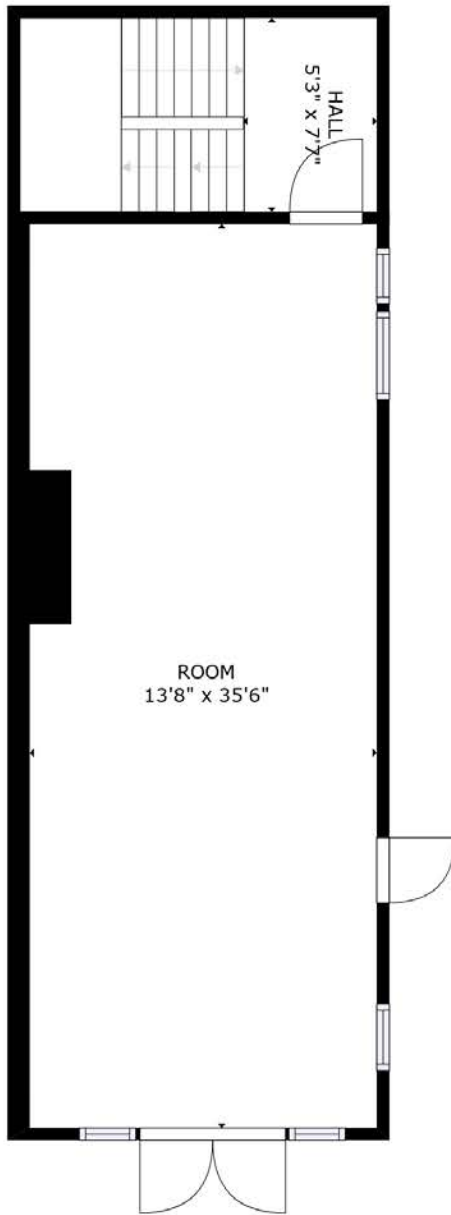

GROSS INTERNAL AREA
FLOOR 1: 639 sq. ft, FLOOR 2: 598 sq. ft
FLOOR 3: 642 sq. ft, FLOOR 4: 677 sq. ft
TOTAL: 2555 sq. ft

SIZES AND DIMENSIONS ARE APPROXIMATE, ACTUAL MAY VARY.

GROSS INTERNAL AREA
FLOOR 1: 639 sq. ft, FLOOR 2: 598 sq. ft
FLOOR 3: 642 sq. ft, FLOOR 4: 677 sq. ft
TOTAL: 2555 sq. ft

SIZES AND DIMENSIONS ARE APPROXIMATE, ACTUAL MAY VARY.

GROSS INTERNAL AREA
FLOOR 1: 639 sq. ft, FLOOR 2: 598 sq. ft
FLOOR 3: 642 sq. ft, FLOOR 4: 677 sq. ft
TOTAL: 2555 sq. ft

SIZES AND DIMENSIONS ARE APPROXIMATE, ACTUAL MAY VARY.

GROSS INTERNAL AREA
FLOOR 1: 639 sq. ft, FLOOR 2: 598 sq. ft
FLOOR 3: 642 sq. ft, FLOOR 4: 677 sq. ft
TOTAL: 2555 sq. ft

SIZES AND DIMENSIONS ARE APPROXIMATE, ACTUAL MAY VARY.