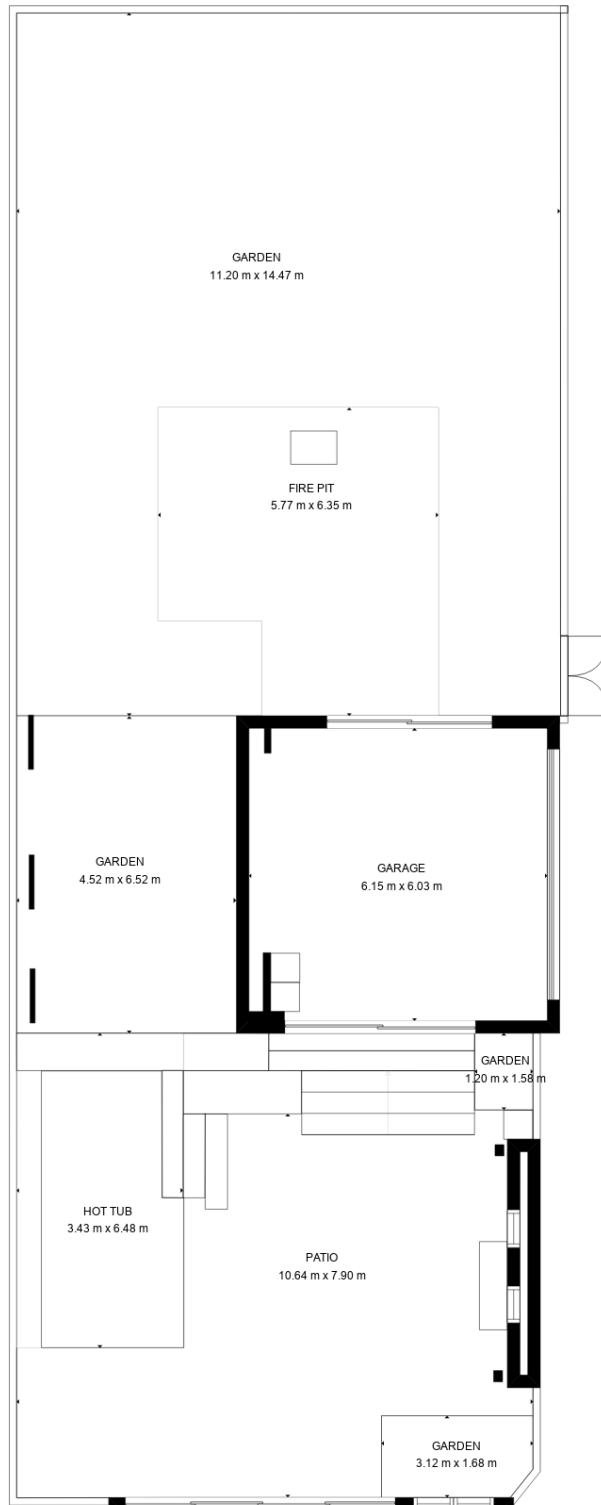

GROSS INTERNAL AREA
 FLOOR 1: 109 m², FLOOR 2: 180 m²
 FLOOR 3: 107 m², EXCLUDED AREAS:
 GARAGE: 37 m², PATIO: 70 m²
 TOTAL: 395 m²

MEASUREMENTS ARE CALCULATED BY CUBICASA TECHNOLOGY. DEEMED HIGHLY RELIABLE BUT NOT GUARANTEED.