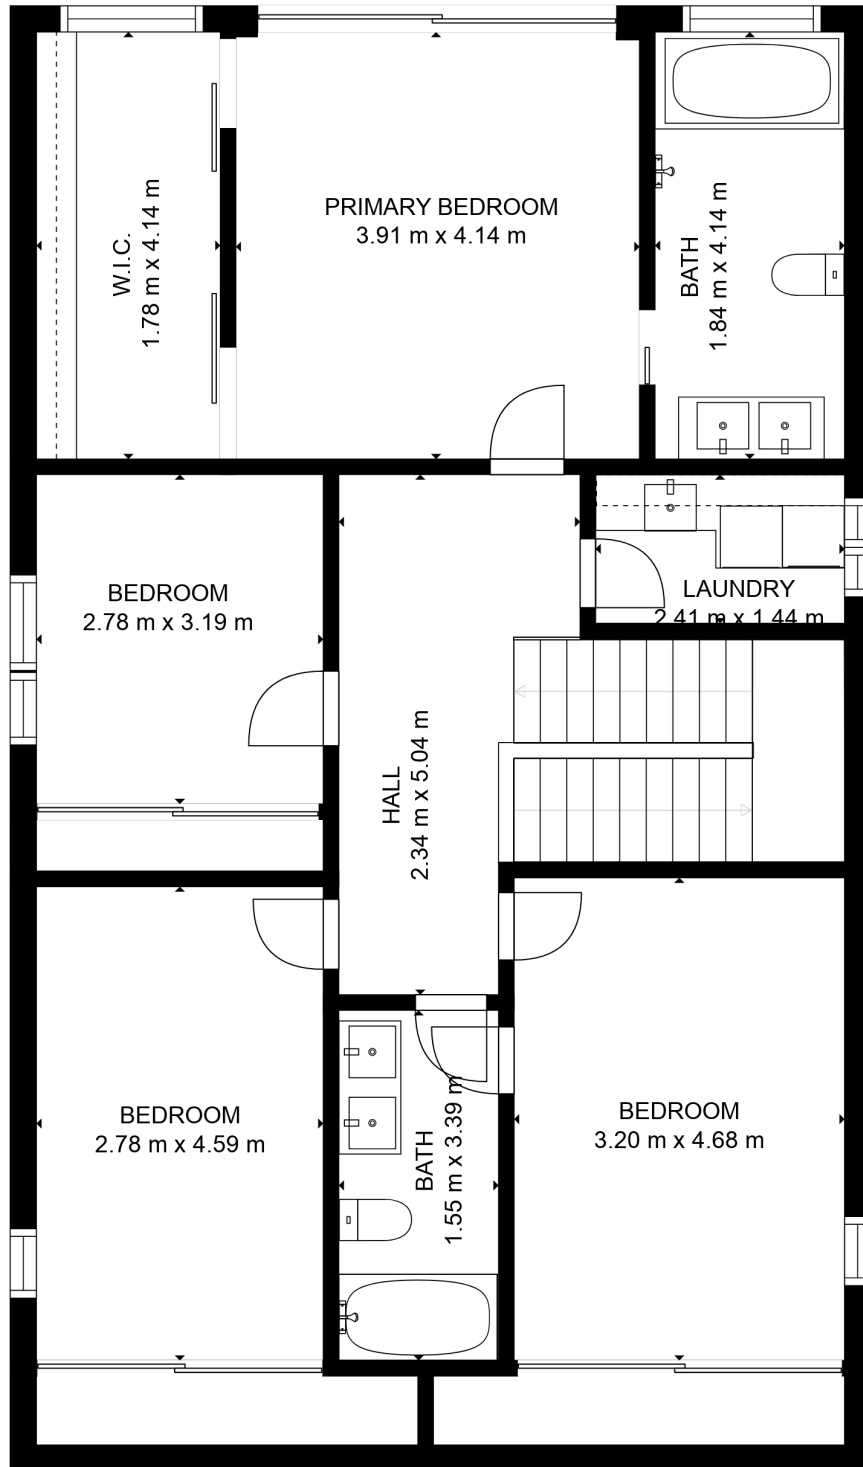

GROSS INTERNAL AREA
 FLOOR 1: 109 m², FLOOR 2: 180 m²
 FLOOR 3: 107 m², EXCLUDED AREAS:
 GARAGE: 37 m², PATIO: 70 m²
 TOTAL: 395 m²

MEASUREMENTS ARE CALCULATED BY CUBICASA TECHNOLOGY. DEEMED HIGHLY RELIABLE BUT NOT GUARANTEED.