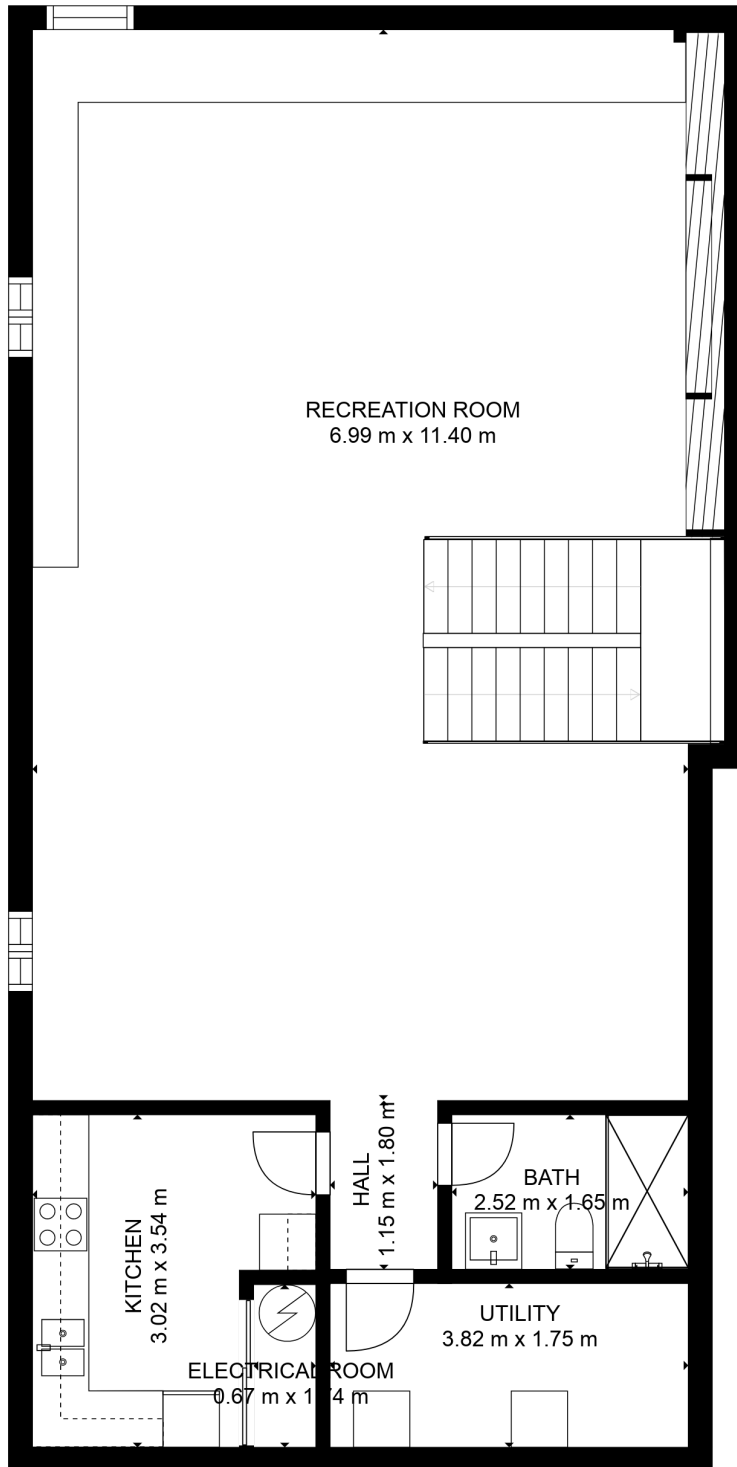

GROSS INTERNAL AREA
 FLOOR 1: 109 m², FLOOR 2: 180 m²
 FLOOR 3: 107 m², EXCLUDED AREAS:
 GARAGE: 37 m², PATIO: 70 m²
 TOTAL: 395 m²

MEASUREMENTS ARE CALCULATED BY CUBICASA TECHNOLOGY. DEEMED HIGHLY RELIABLE BUT NOT GUARANTEED.