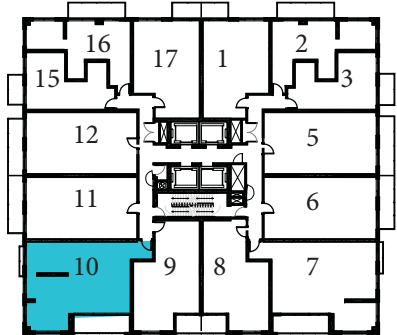

# SUITE FMS2W-W

2 BED

978 sq.ft

FLOORS 27-32

FLOORS 12-26

All dimensions, specifications, and drawings are approximate. Furniture not included. Actual square footage may vary from stated floor plan. E. & O. E.