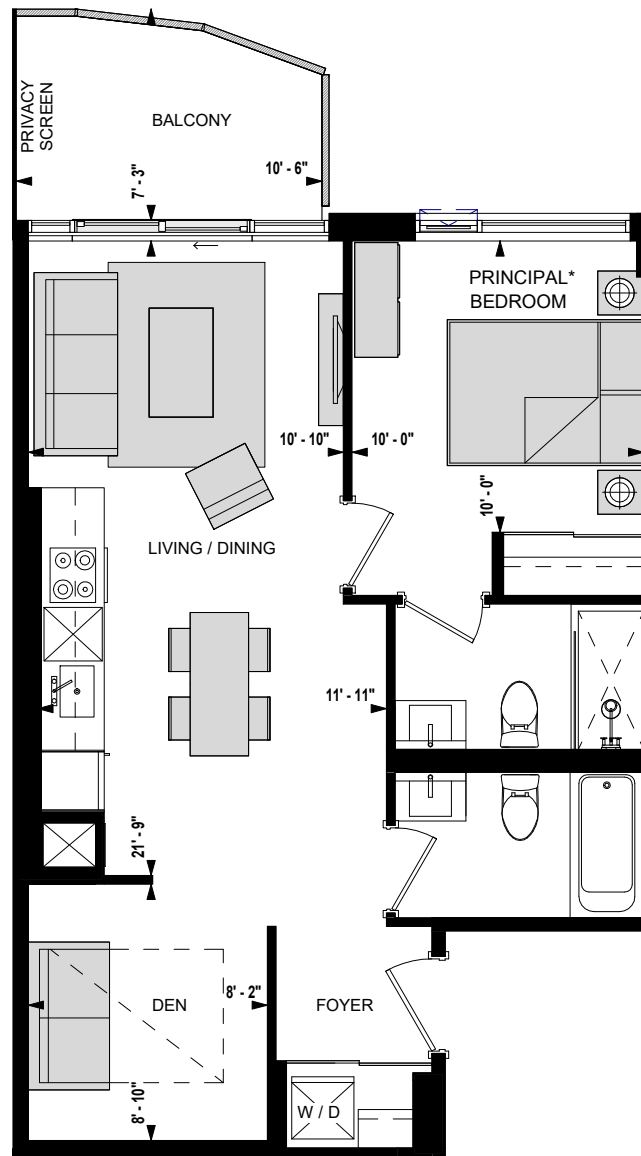

SUITE KR-W

1 BED + DEN
676 sq.ft

FLOORS 33-41

FLOORS 27-32

All dimensions, specifications, and drawings are approximate. Furniture not included. Actual square footage may vary from stated floor plan. E. & O. E. - June 16, 2021
* Effective June 16, 2021 "Principal" will replace the word "Master"