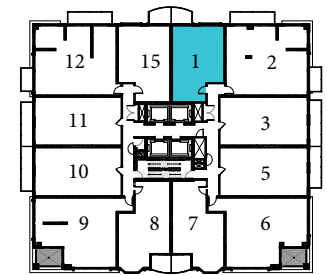

SUITE KR-W

1 BED + DEN
676 sq.ft

FLOORS 33-41

FLOORS 27-32

All dimensions, specifications, and drawings are approximate. Furniture not included. Actual square footage may vary from stated floor plan. E. & O. E. - June 16, 2021
* Effective June 16, 2021 "Principal" will replace the word "Master"