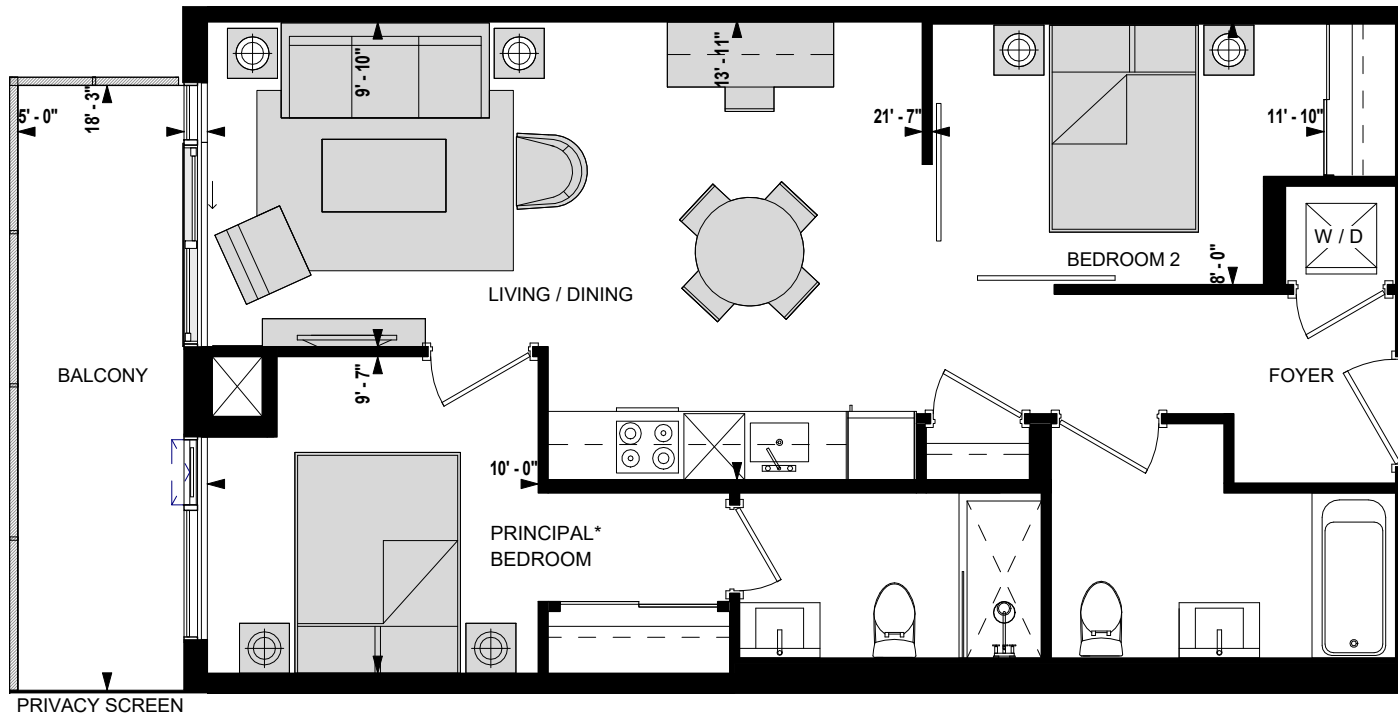

SUITE PH08

2 BED
770 sq.ft

FLOOR 43

All dimensions, specifications, and drawings are approximate. Furniture not included. Actual square footage may vary from stated floor plan. E. & O. E. - June 16, 2021

* Effective June 16, 2021 "Principal" will replace the word "Master"