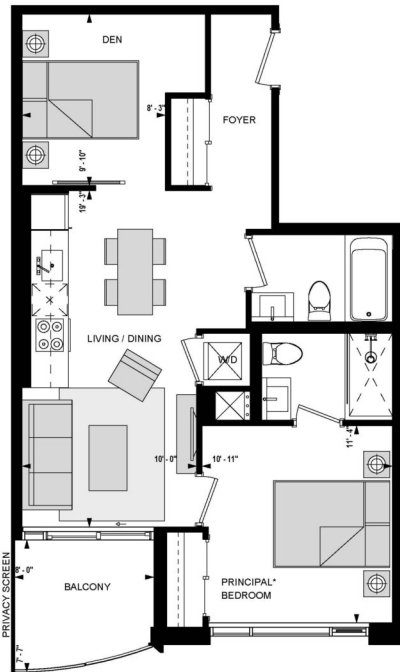

SUITE GR

1 BED + DEN
680 sq.ft