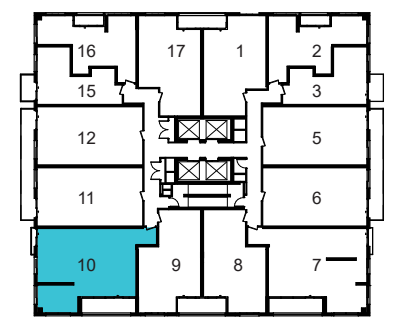

# SUITE HS3

3 BED  
975 sq.ft

FLOORS 12-32

All dimensions, specifications, and drawings are approximate. Furniture not included. Actual square footage may vary from stated floor plan. E. & O. E.