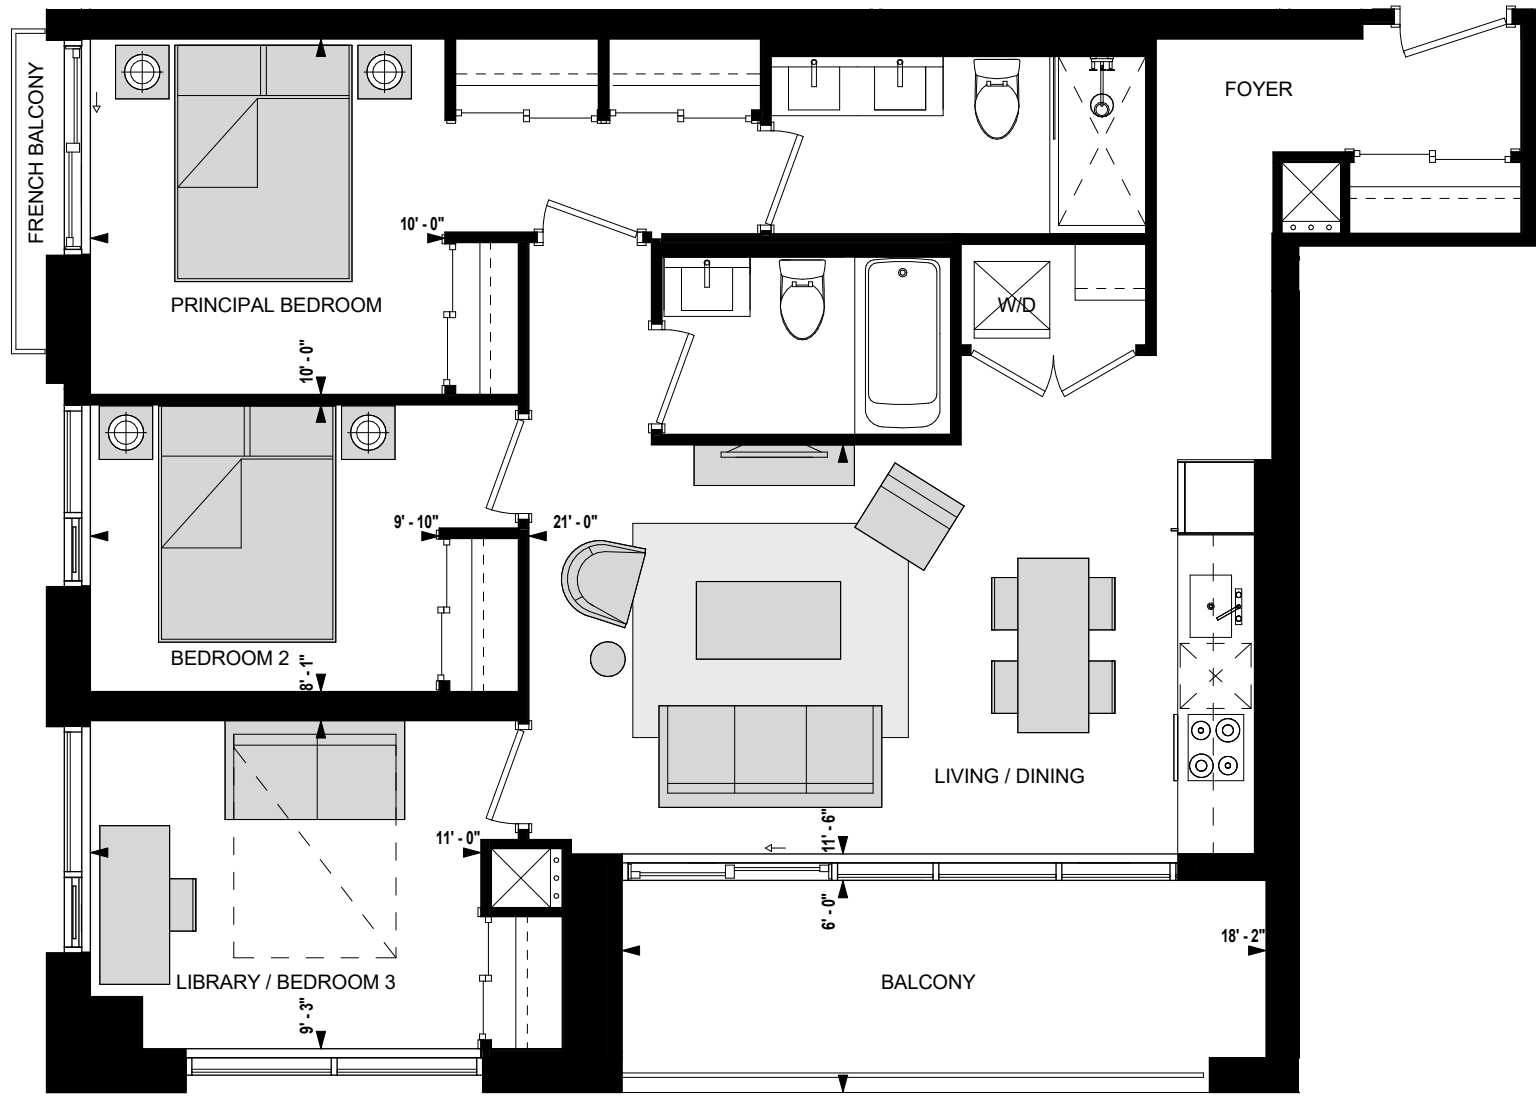

# SUITE HS3

3 BED  
975 sq.ft

FLOORS 12-32

All dimensions, specifications, and drawings are approximate. Furniture not included. Actual square footage may vary from stated floor plan. E. & O. E.