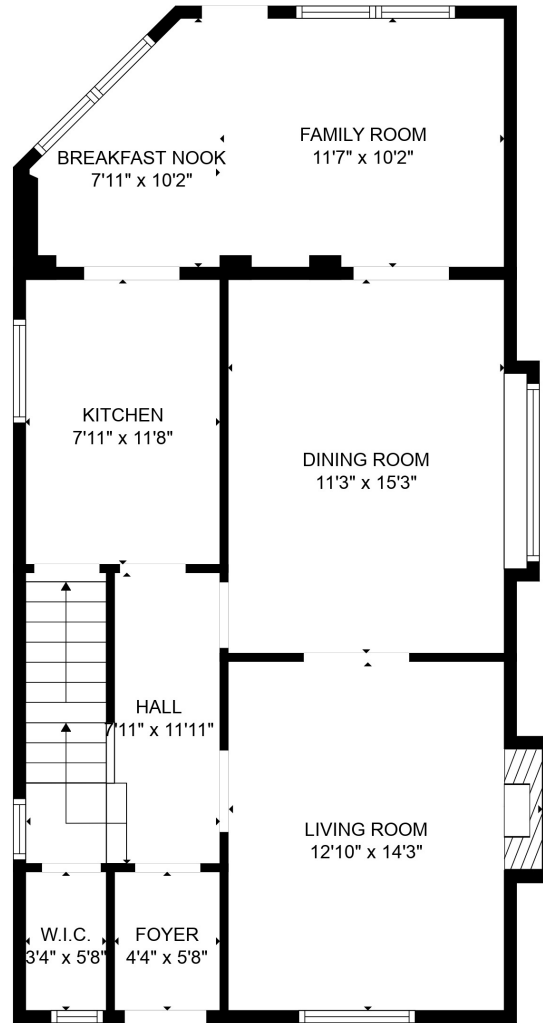

FLOOR 1

FLOOR 2

FLOOR 3

TOTAL: 1706 sq. ft

Below Ground: 180 sq. ft, FLOOR 2: 783 sq. ft, FLOOR 3: 743 sq. ft
 EXCLUDED AREAS: ROOM: 40 sq. ft, STORAGE: 217 sq. ft, LAUNDRY: 85 sq. ft,
 BATH: 41 sq. ft, FIREPLACE: 10 sq. ft

TOTAL: 1706 sq. ft

Below Ground: 180 sq. ft, FLOOR 2: 783 sq. ft, FLOOR 3: 743 sq. ft
EXCLUDED AREAS: ROOM: 40 sq. ft, STORAGE: 217 sq. ft, LAUNDRY: 85 sq. ft,
BATH: 41 sq. ft, FIREPLACE: 10 sq. ft

MEASUREMENTS ARE CALCULATED BY CUBICASA TECHNOLOGY. DEEMED HIGHLY RELIABLE BUT NOT GUARANTEED.