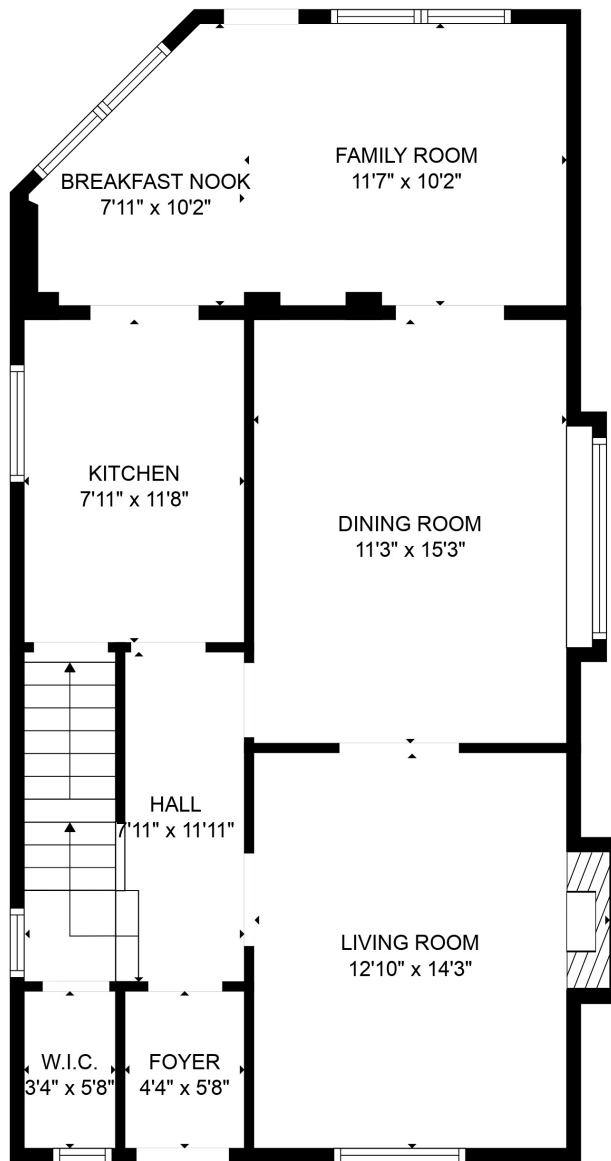

FLOOR 1

FLOOR 2

FLOOR 3

TOTAL: 1706 sq. ft

Below Ground: 180 sq. ft, FLOOR 2: 783 sq. ft, FLOOR 3: 743 sq. ft
 EXCLUDED AREAS: ROOM: 40 sq. ft, STORAGE: 217 sq. ft, LAUNDRY: 85 sq. ft,
 BATH: 41 sq. ft, FIREPLACE: 10 sq. ft

TOTAL: 1706 sq. ft

Below Ground: 180 sq. ft, FLOOR 2: 783 sq. ft, FLOOR 3: 743 sq. ft
EXCLUDED AREAS: ROOM: 40 sq. ft, STORAGE: 217 sq. ft, LAUNDRY: 85 sq. ft,
BATH: 41 sq. ft, FIREPLACE: 10 sq. ft

MEASUREMENTS ARE CALCULATED BY CUBICASA TECHNOLOGY. DEEMED HIGHLY RELIABLE BUT NOT GUARANTEED.