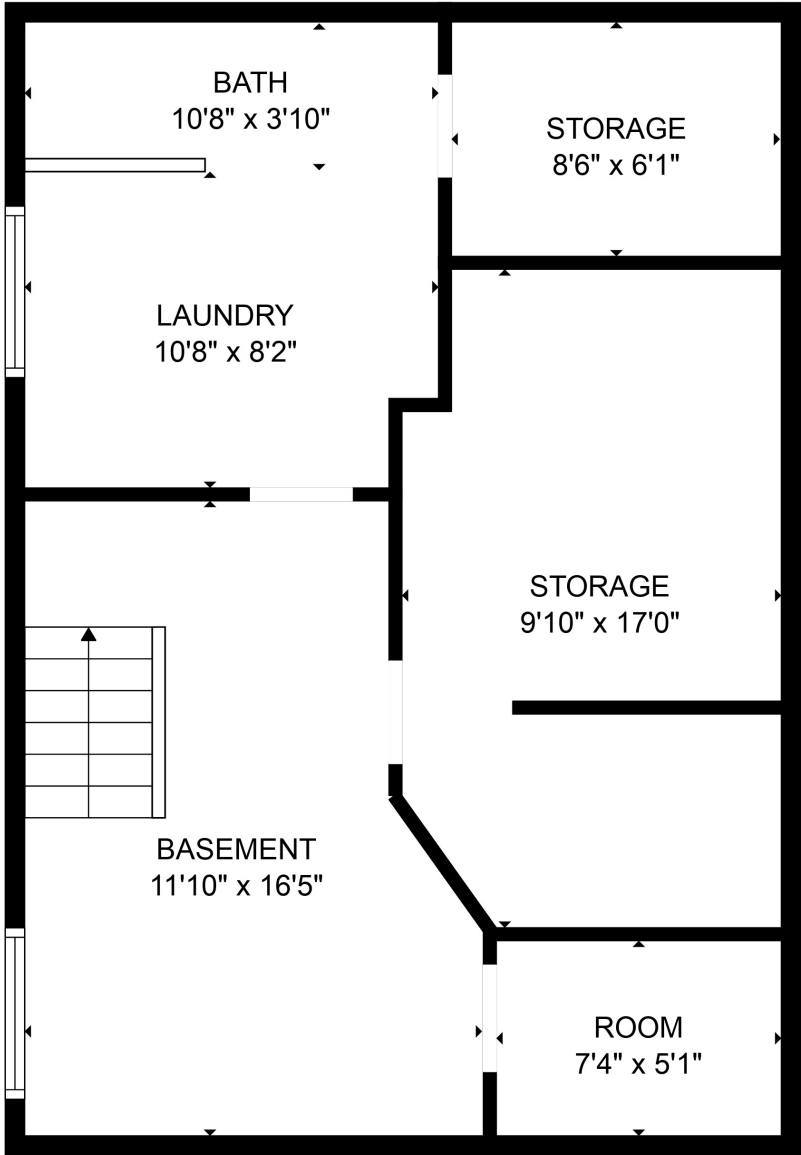

TOTAL: 1706 sq. ft

Below Ground: 180 sq. ft, FLOOR 2: 783 sq. ft, FLOOR 3: 743 sq. ft
EXCLUDED AREAS: ROOM: 40 sq. ft, STORAGE: 217 sq. ft, LAUNDRY: 85 sq. ft,
BATH: 41 sq. ft, FIREPLACE: 10 sq. ft