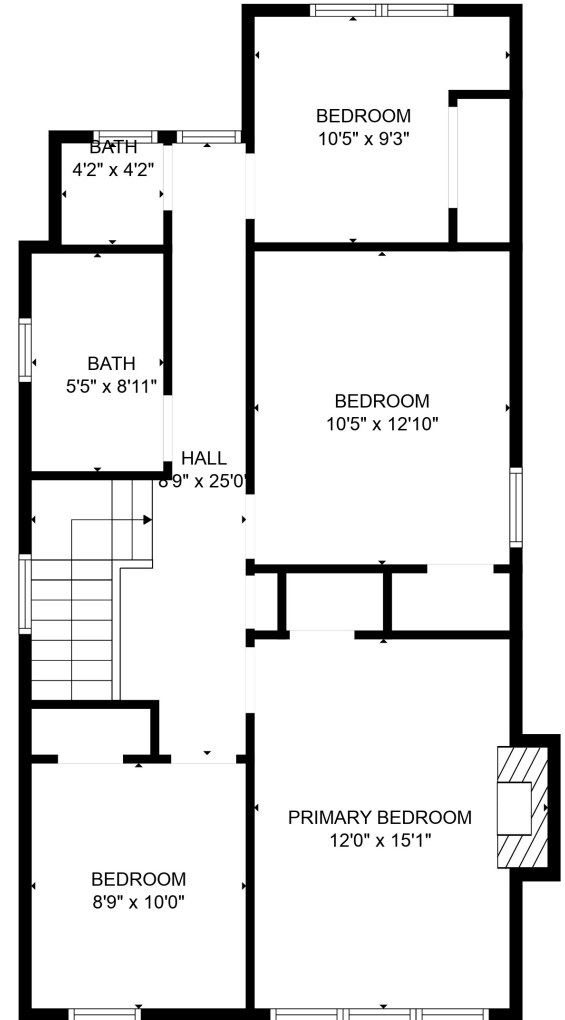

FLOOR 1

FLOOR 2

FLOOR 3

TOTAL: 1706 sq. ft

Below Ground: 180 sq. ft, FLOOR 2: 783 sq. ft, FLOOR 3: 743 sq. ft
 EXCLUDED AREAS: ROOM: 40 sq. ft, STORAGE: 217 sq. ft, LAUNDRY: 85 sq. ft,
 BATH: 41 sq. ft, FIREPLACE: 10 sq. ft

TOTAL: 1706 sq. ft

Below Ground: 180 sq. ft, FLOOR 2: 783 sq. ft, FLOOR 3: 743 sq. ft
EXCLUDED AREAS: ROOM: 40 sq. ft, STORAGE: 217 sq. ft, LAUNDRY: 85 sq. ft,
BATH: 41 sq. ft, FIREPLACE: 10 sq. ft

MEASUREMENTS ARE CALCULATED BY CUBICASA TECHNOLOGY. DEEMED HIGHLY RELIABLE BUT NOT GUARANTEED.