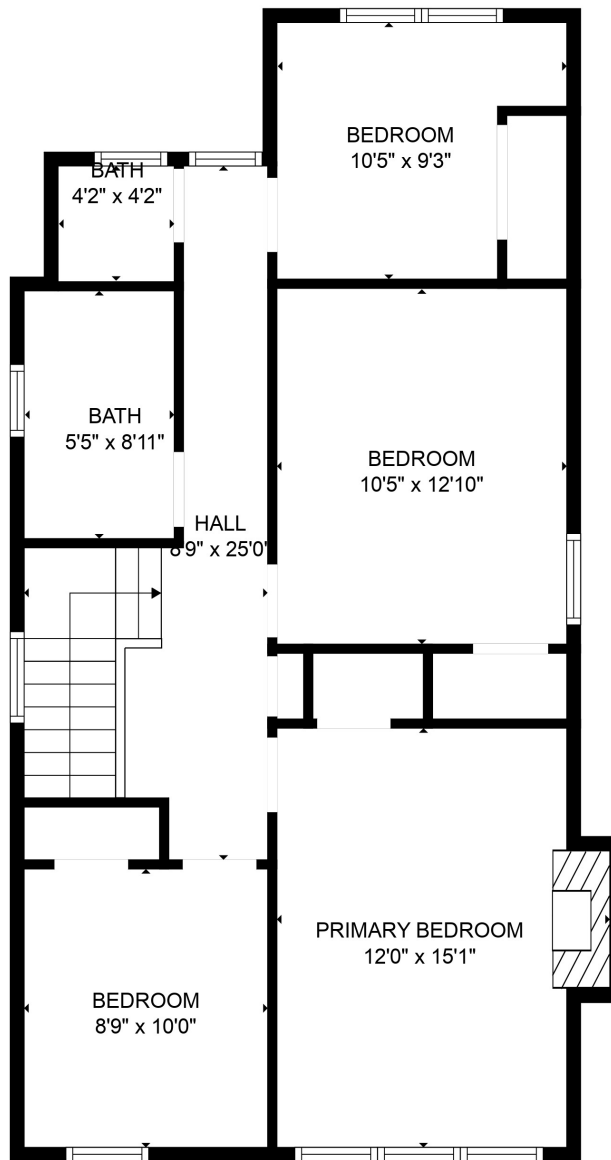

FLOOR 1

FLOOR 2

FLOOR 3

TOTAL: 1706 sq. ft

Below Ground: 180 sq. ft, FLOOR 2: 783 sq. ft, FLOOR 3: 743 sq. ft
 EXCLUDED AREAS: ROOM: 40 sq. ft, STORAGE: 217 sq. ft, LAUNDRY: 85 sq. ft,
 BATH: 41 sq. ft, FIREPLACE: 10 sq. ft

TOTAL: 1706 sq. ft

Below Ground: 180 sq. ft, FLOOR 2: 783 sq. ft, FLOOR 3: 743 sq. ft
EXCLUDED AREAS: ROOM: 40 sq. ft, STORAGE: 217 sq. ft, LAUNDRY: 85 sq. ft,
BATH: 41 sq. ft, FIREPLACE: 10 sq. ft

MEASUREMENTS ARE CALCULATED BY CUBICASA TECHNOLOGY. DEEMED HIGHLY RELIABLE BUT NOT GUARANTEED.