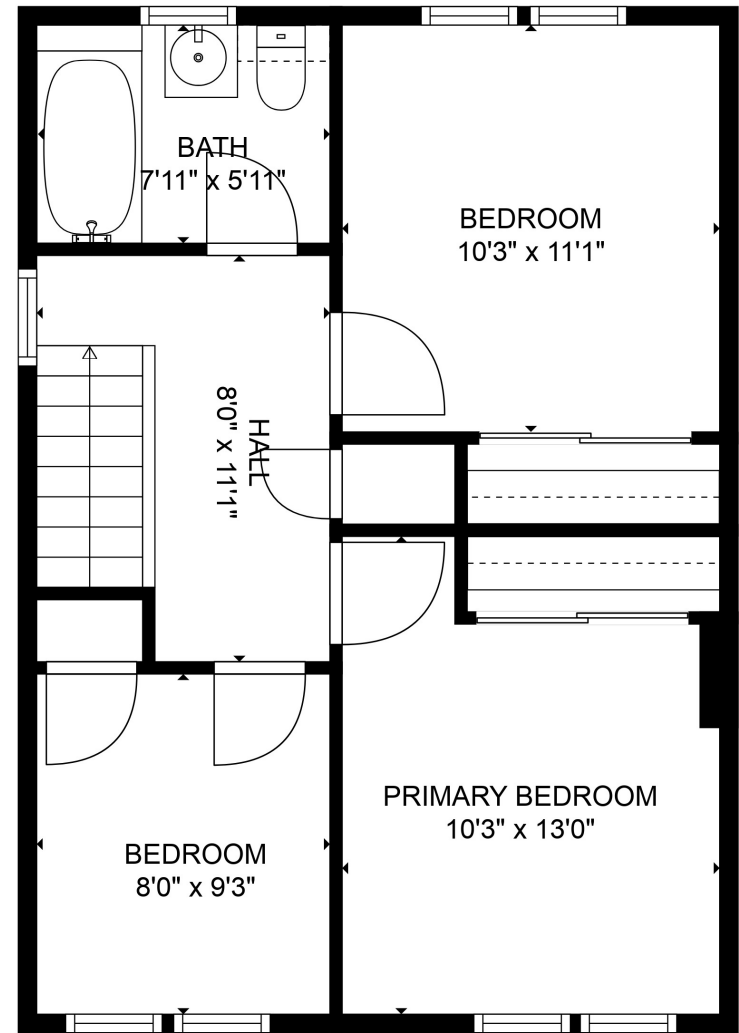

FLOOR 1

FLOOR 2

TOTAL: 1004 sq. ft
 FLOOR 1: 503 sq. ft, FLOOR 2: 501 sq. ft
 EXCLUDED AREAS: FIREPLACE: 9 sq. ft

FLOOR PLAN CREATED BY CUBICASA APP. MEASUREMENTS DEEMED HIGHLY RELIABLE BUT NOT GUARANTEED.